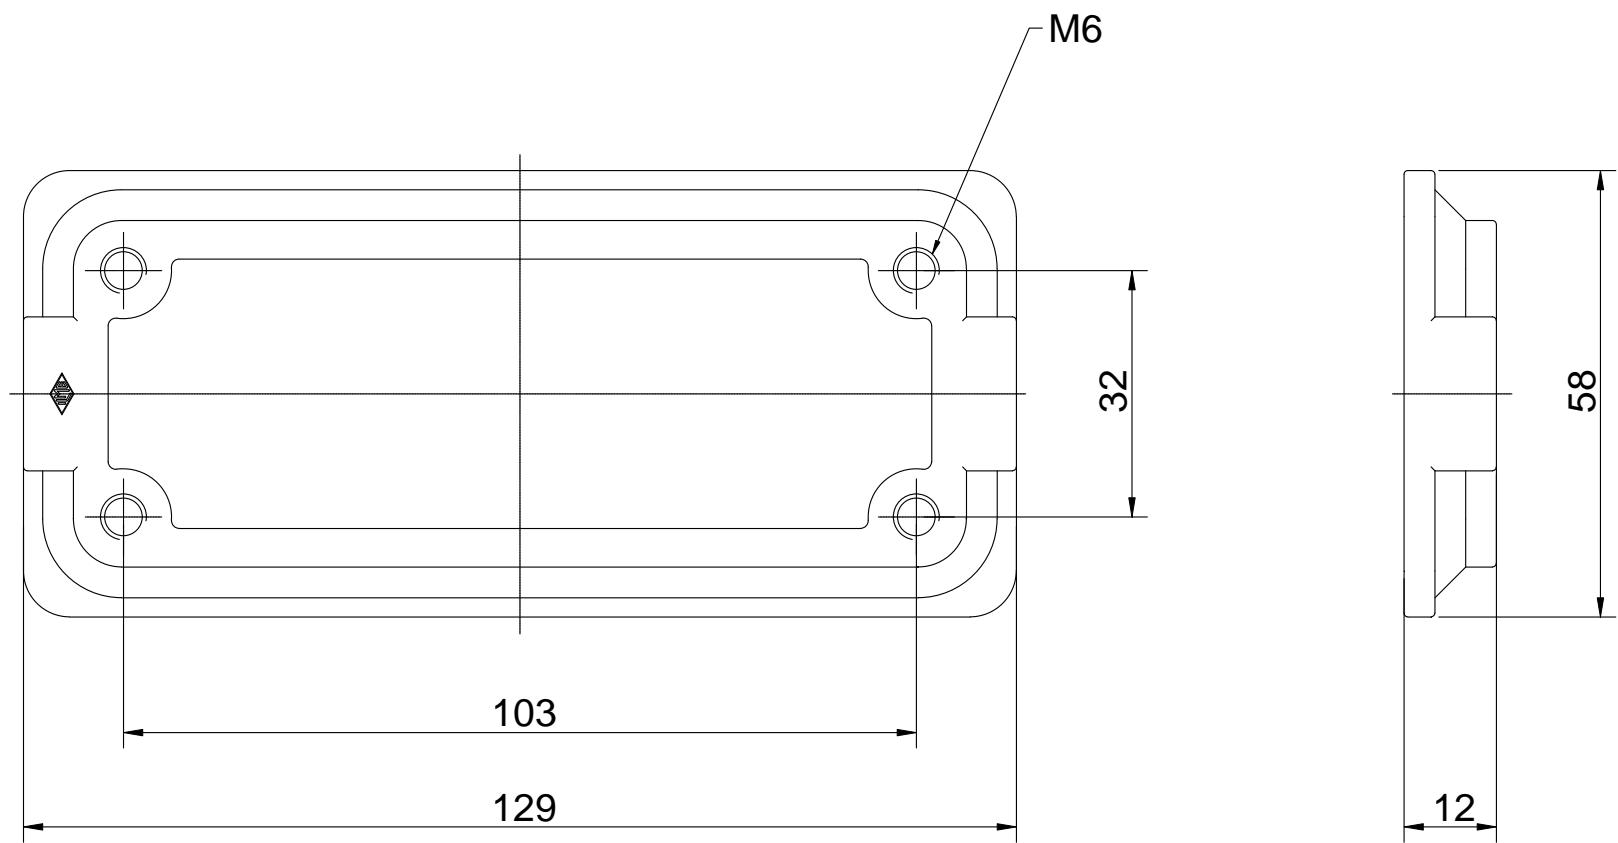

Diritti riservati All rights reserved

Date 10.01.2007	CG 16 FL		Scale
Sign.	frames for bulkhead hous.		1:1
			